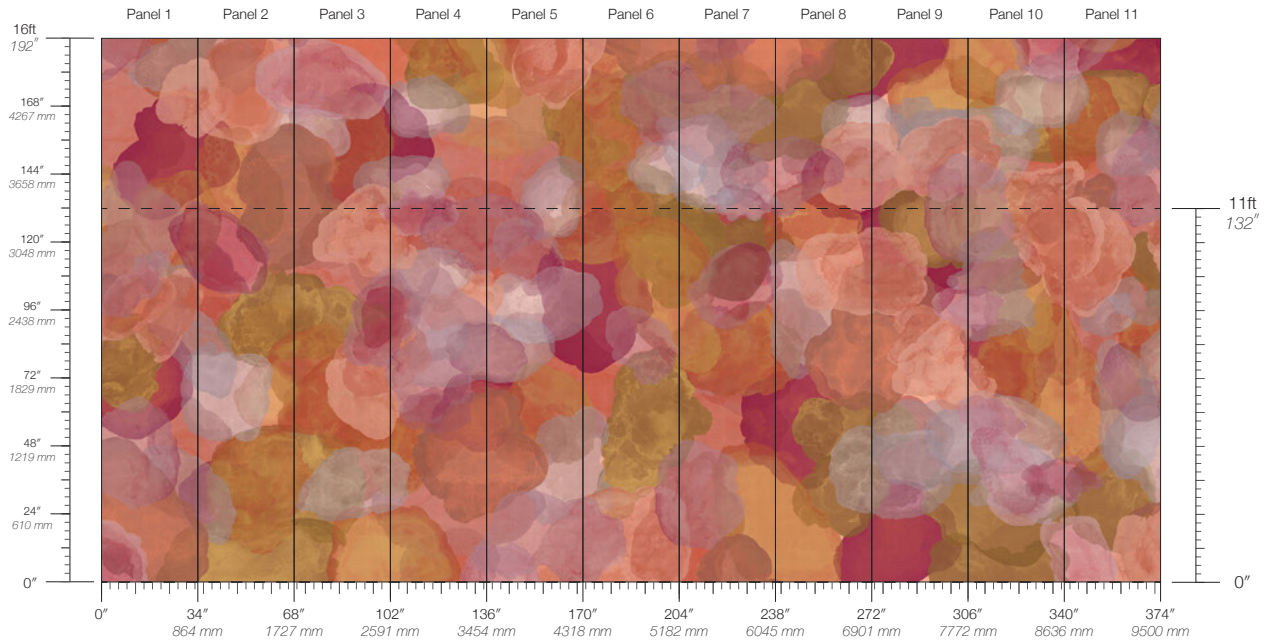

Verdure Sorrel

Suitable for residential and some commercial projects

COLOR
Sorrel

STOCK
Made to order

REPEAT
Non-repeating

CONTACT
sales@calicowallpaper.com
+1 718 243 1705
57 Lispenard Street
New York, NY 10013 USA

ITEM
5806

MINIMUM
1 panel

LEAD TIME
4 weeks to print

CONTENT
Dutch Metal Leaf

MAINTENANCE
Water-based cleanser

ORIGIN
USA

DISCLAIMER
Panel maps represent mural artwork only. Reference the physical sample for color and texture.

PANEL WIDTH
34" / 864 mm trimmed

FLAMMABILITY
ASTM E84 Adhered Class A

DETAILS
Custom options available

PANEL HEIGHT
132" / 3353 mm standard
192" / 4877 mm extended

ENVIRONMENTAL
Formaldehyde Free,
Heavy Metal Free

PRICE
Available upon request